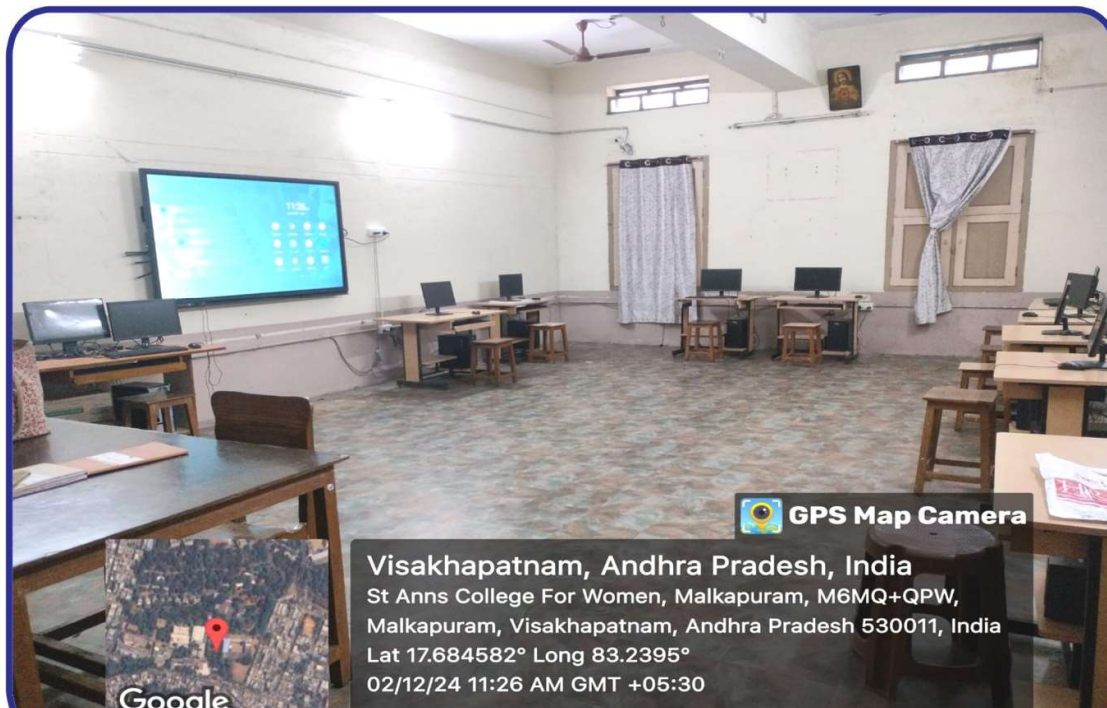

GROUND FLOOR SMART CLASS ROOM-04 LANGUAGE LAB